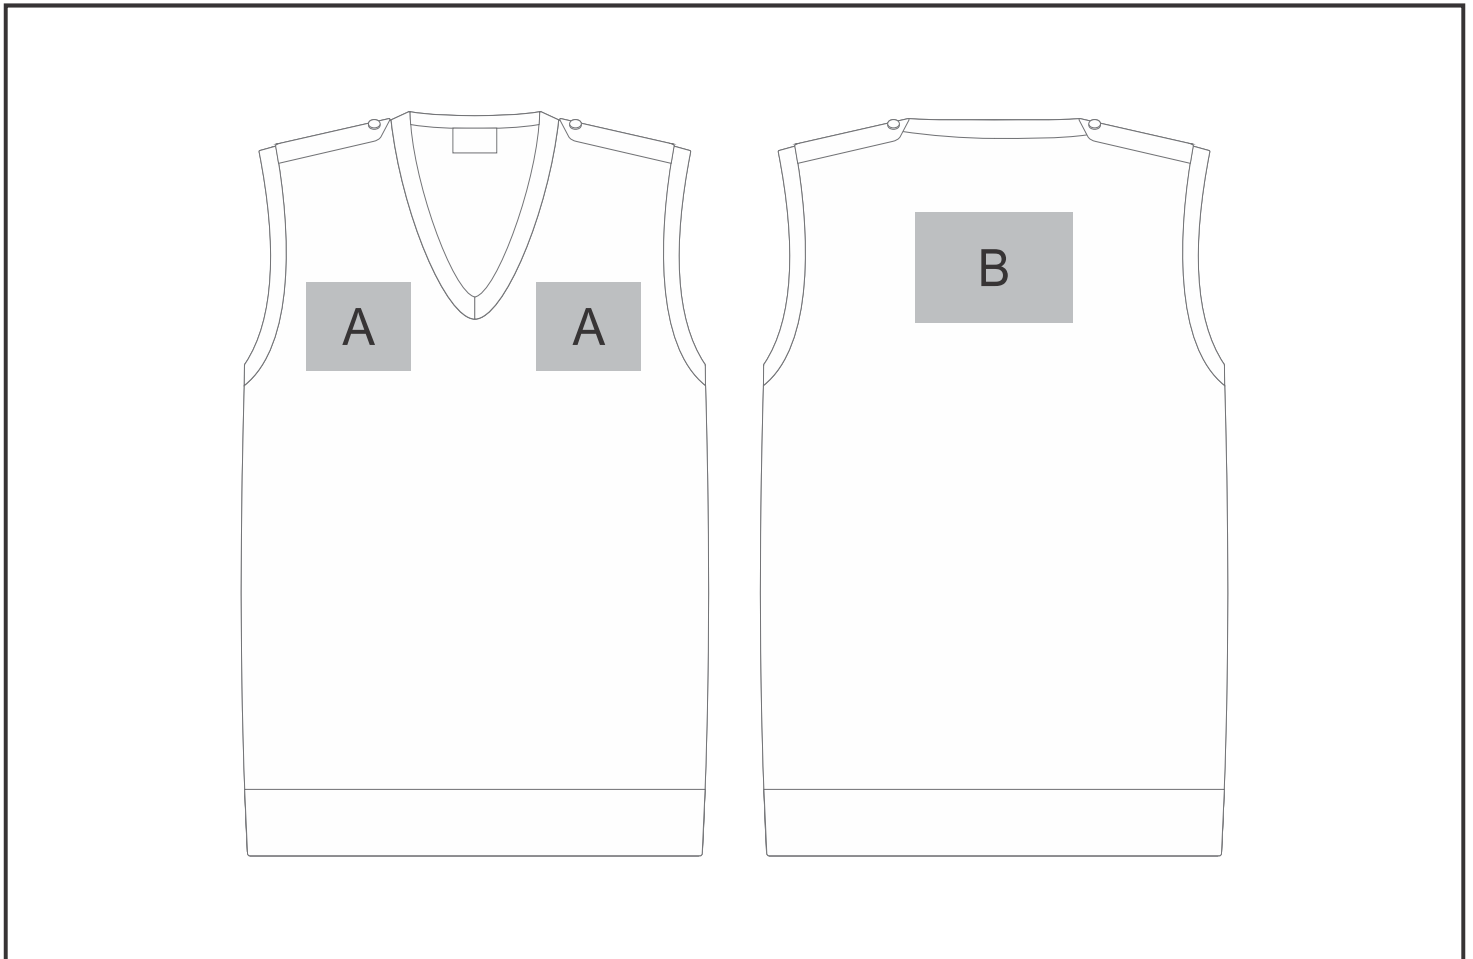

KZ-AL-2-F

Force Sleeveless Jersey

Need to know:

Includes 1-Position Embroidery (setup fees apply)

- EMB Inclusive Parameters: Left/Right Chest or Back = 100mm x 100mm

Branding Options:

Position	Branding Method (Branding Code)	No. of Colours	Dimension
A	Embroidery (EM-CLOTHING)	N/A	100mm wide x 80mm high
B	Embroidery (EM-CLOTHING)	N/A	150mm wide x 100mm high